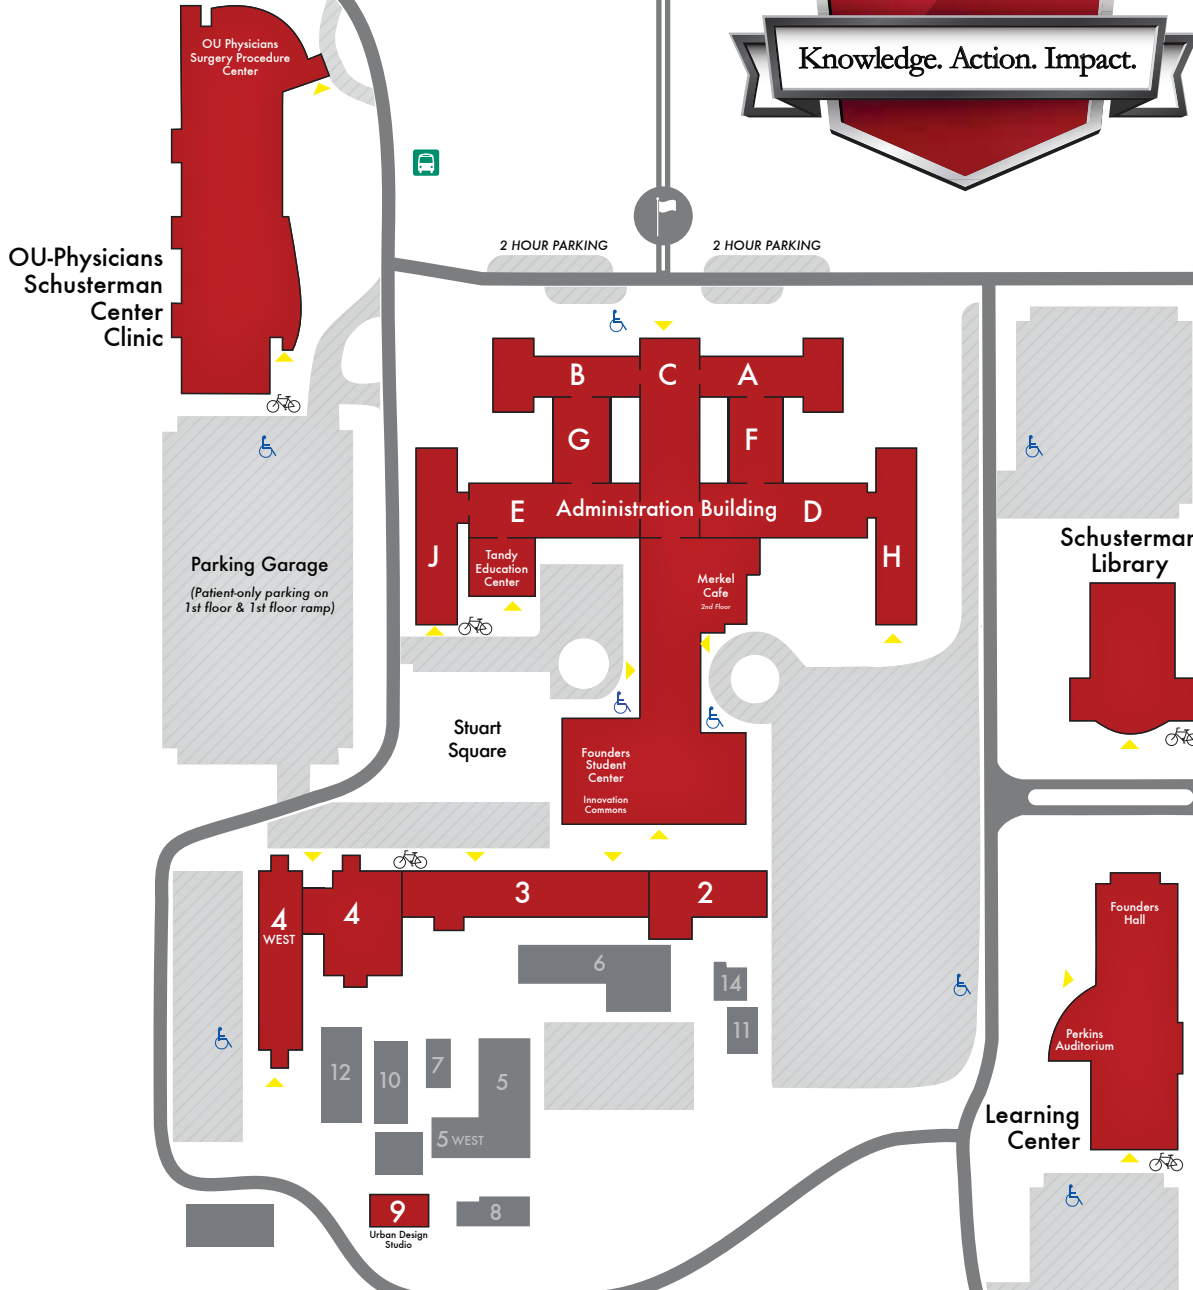

41st Street

Overflow parking behind McDonald's

Yale Avenue

To Interstate 44

- Handicap Parking
- Bike Rack
- Tulsa Transit Bus Stop
- Building Entrance
- Parking